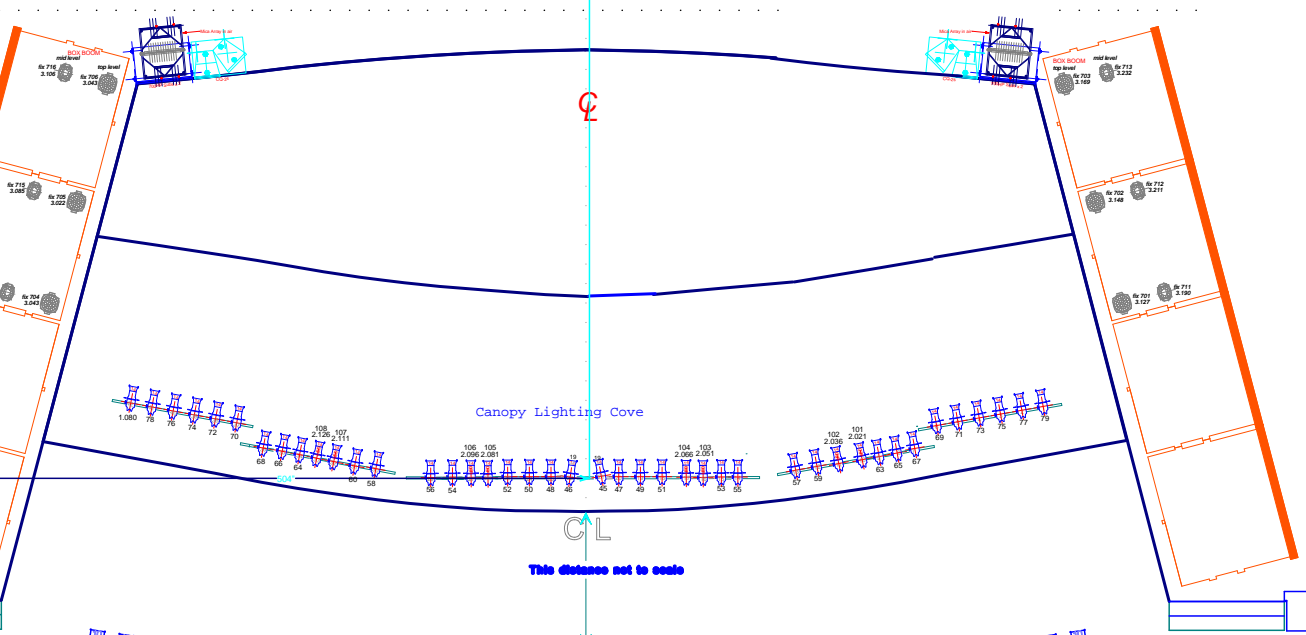

THE CENTRE IN THE SQUARE
House Plot 2018
"Subject of change"
Architect: [Name]
Date: [Date]

Lighting Key

- Selection Pacific 5.5"-13" Zoom
- 14" Source 4
- 10" Source 4
- Source 4 PAR(WFL)
- Source 4 PAR(MFL)
- Strand SL
- 14" Source 4 LED Lustr2
- 10" PAR BAR / ACL AS NOTED
- S4 PAR BAR
- Typical
- Purpose
- Colour
- Beam Angle
- Inst. Number
- Dimmer no. or address
- MAC700
- MAC700 Wash
- MAC900 Profile
- VLT100 eNT
- TS
- JBLighting A7
- B-eye K20
- B-eye K10
- STROBE ATOMIC 3000

Pipe #8
Pipe 46 #6 LX
Trim: 20-22

Pipe 30 #4 LX
Trim: 24

Truss #2 LX
Trim: 26

square k20 CC
681 5.421
684 5.441