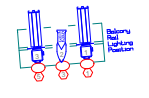

THE CENTRE IN THE SQUARE
House Plot 2021

"Subject to change"

Scale: 1/8" = 1'-0"

Rev. Drawn by: M. Wood
Checked by: T. Hume

Lighting Key

	Selection Pacific 5.5-13 Zoom		Typical
	14" Source 4		Purpose
	10" Source 4		Colour
	Source 4 PAR(WFL)		Beam Angle
	Source 4 PAR(MFL)		Inst. Number
	Strand SL		Dimmer no. or address
	MAC700		MAC700
	MAC700		MAC600
	VLT100		Wash Profile
	jNT		TS
	14" Source 4 LED Lustr2		jBLighting A7
	10" Source 4 LED Lustr2		B-eye K20
	S4 PAR BAR / ACL AS NOTED		B-eye K10
	S4 PAR BAR		STROBE ATOMIC 3000

Prop Room

Ladder Storage
Fly Floor Elevator