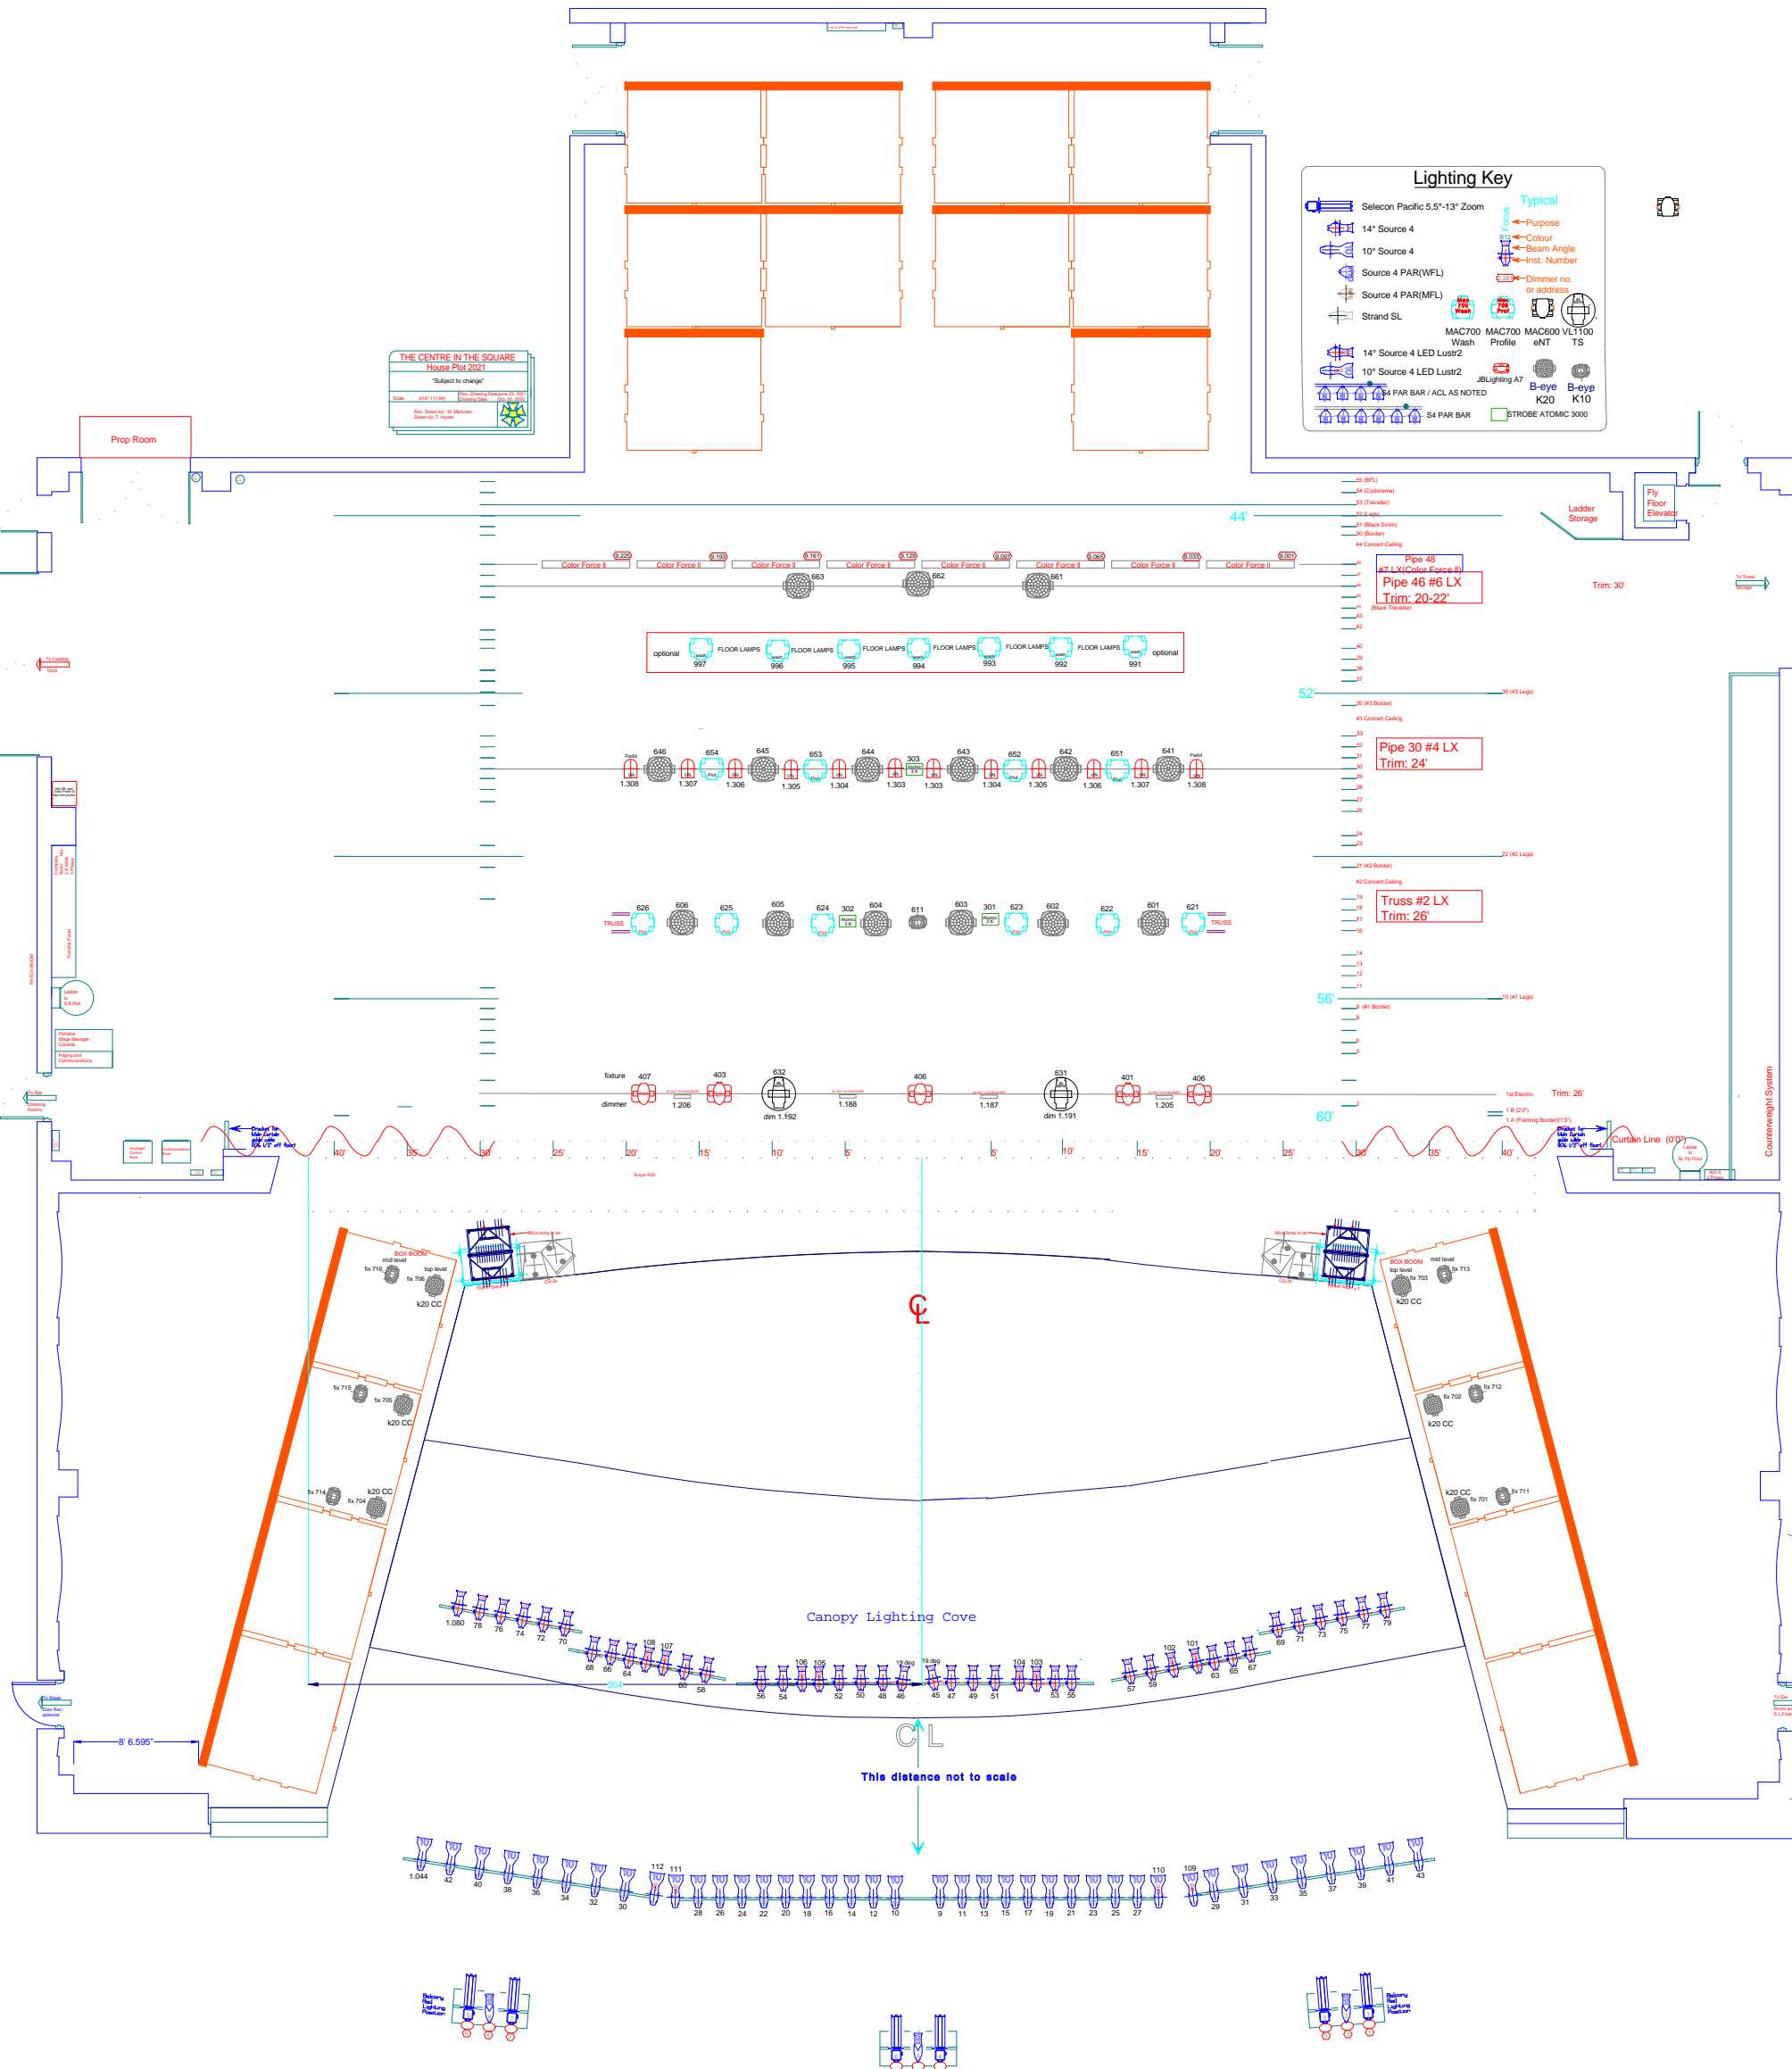

THE CENTRE IN THE SQUARE
House Plot 2021

"Subject to change"

Scale: 1/8" = 1'-0"

Rev. Drawn by: M. Wood
Checked by: T. Hume

Lighting Key

	Selection Pacific 5.5-13 Zoom		Typical
	14" Source 4		Purpose
	10" Source 4		Colour
	Source 4 PAR(WFL)		Beam Angle
	Source 4 PAR(MFL)		Inst. Number
	Strand SL		Dimmer no. or address
	MAC700		MAC700
	MAC700		MAC600
	VLT100		Wash Profile
	jNT		TS
	14" Source 4 LED Lustr2		jBLighting A7
	10" Source 4 LED Lustr2		B-eye K20
	S4 PAR BAR / ACL AS NOTED		B-eye K10
	S4 PAR BAR		STROBE ATOMIC 3000

Prop Room

Ladder Storage
Fly Floor Elevator

LX Plot, Patch & Visiting Console Set-up

Centre In The Square Inc.
101 Queen St N
Kitchener, ON N2H 6P7

P: 519.578.5660
F: 519.578.8910

CONTENTS

1. Lighting Plot	1
2. Lighting Patch	2
3. Visiting Console Set-up	4

THE CENTRE IN THE SQUARE
House Plot 2018
"Subject of change"
Architect: [Name]
Date: [Date]

Lighting Key

- Selection Pacific 5.5"-13" Zoom
- 14" Source 4
- 10" Source 4
- Source 4 PAR(WFL)
- Source 4 PAR(MFL)
- Strand SL
- 14" Source 4 LED Lustr2
- 10" PAR BAR / ACL AS NOTED
- S4 PAR BAR
- Typical
- Purpose
- Colour
- Beam Angle
- Inst. Number
- Dimmer no. or address
- MAC700
- MAC700 Wash
- MAC900 Profile
- VLT100 eNT
- TS
- JBLighting A7
- B-eye K20
- B-eye K10
- STROBE ATOMIC 3000

Lustre 2

Fixture ID	Address	
101	2.021	First Cove Canopy Cove
102	2.036	
103	2.051	
104	2.066	
105	2.081	
106	2.096	
107	2.111	
108	2.126	
109	2.141	Second Cove Ceiling Cove
110	2.156	
111	2.217	
112	2.186	