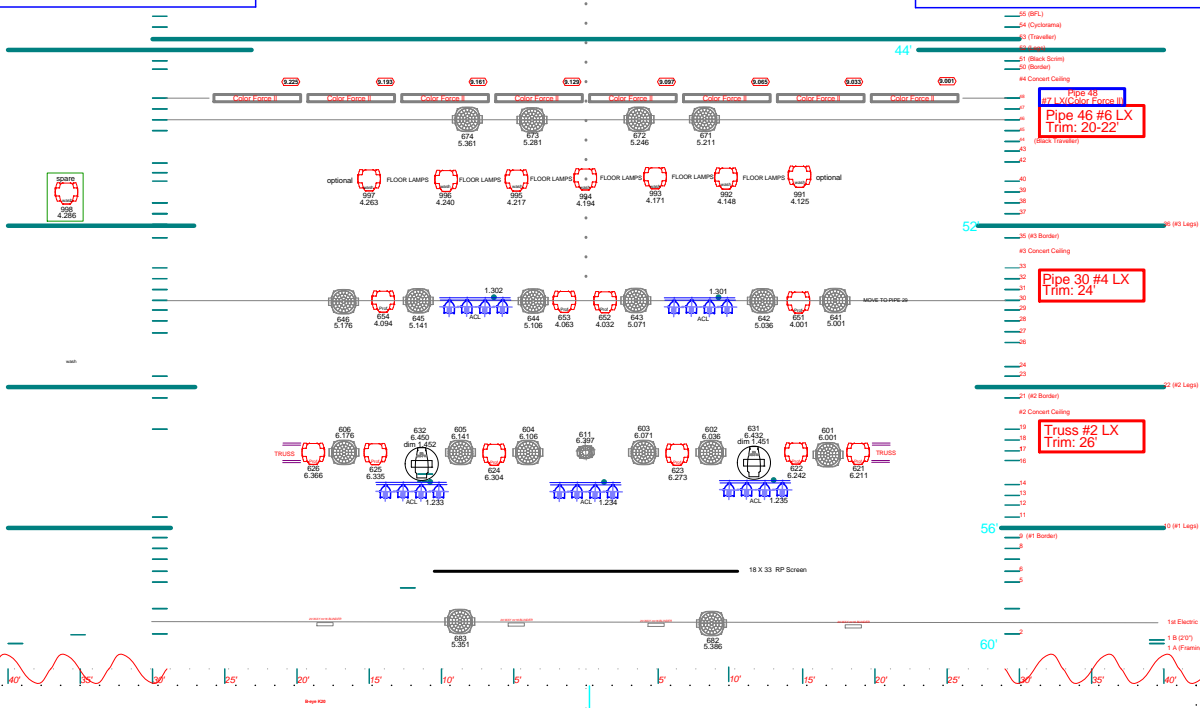

THE CENTRE IN THE SQUARE
House Plot 2021

"Subject to change"

Scale: 1/8" = 1'-0"

Rev. Drawn by: M. Wood
Checked by: T. Hume

Lighting Key

	Selection Pacific 5.5-13 Zoom		Typical
	14" Source 4		Purpose
	10" Source 4		Colour
	Source 4 PAR(WFL)		Beam Angle
	Source 4 PAR(MFL)		Inst. Number
	Strand SL		Dimmer no. or address
	MAC700		MAC700
	MAC700		MAC600
	VLT100		Wash Profile
	jNT		TS
	14" Source 4 LED Lustr2		jBLighting A7
	10" Source 4 LED Lustr2		B-eye K20
	S4 PAR BAR / ACL AS NOTED		B-eye K10
	S4 PAR BAR		STROBE ATOMIC 3000

Prop Room

Ladder Storage
Fly Floor Elevator

LX Plot, Patch & Visiting Console Set-up

Centre In The Square Inc.
101 Queen St N
Kitchener, ON N2H 6P7

P: 519.578.5660
F: 519.578.8910

CONTENTS

1. Lighting Plot	1
2. Lighting Patch	2
3. Visiting Console Set-up	4

THE CENTRE IN THE SQUARE
House Plot 2018
"Subject of change"
Architect: [Name]
Date: [Date]

Lighting Key

- Selection Pacific 5.5"-13" Zoom
- 14" Source 4
- 10" Source 4
- Source 4 PAR(WFL)
- Source 4 PAR(MFL)
- Strand SL
- 14" Source 4 LED Lustr2
- 10" PAR BAR / ACL AS NOTED
- S4 PAR BAR
- Typical
- Purpose
- Colour
- Beam Angle
- Inst. Number
- Dimmer no. or address
- MAC700
- MAC700 Wash
- MAC900 Profile
- VLT100 eNT
- TS
- JBLighting A7
- B-eye K20
- B-eye K10
- STROBE ATOMIC 3000

Lustre 2

Fixture ID	Address	
101	2.021	First Cove Canopy Cove
102	2.036	
103	2.051	
104	2.066	
105	2.081	
106	2.096	
107	2.111	
108	2.126	
109	2.141	Second Cove Ceiling Cove
110	2.156	
111	2.217	
112	2.186	