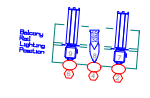

THE CENTRE IN THE SQUARE
House Plot 2021

"Subject to change"

Scale: 1/8" = 1'-0"

Rev. Drawn by: M. Wood
Checked by: T. Hume

Lighting Key

	Selection Pacific 5.5-13 Zoom		Typical
	14" Source 4		Purpose
	10" Source 4		Colour
	Source 4 PAR(WFL)		Beam Angle
	Source 4 PAR(MFL)		Inst. Number
	Strand SL		Dimmer no. or address
	MAC700		MAC700
	MAC700		MAC600
	VLT100		Wash Profile
	jNT		TS
	14" Source 4 LED Lustr2		jBLighting A7
	10" Source 4 LED Lustr2		B-eye K20
	S4 PAR BAR / ACL AS NOTED		B-eye K10
	S4 PAR BAR		STROBE ATOMIC 3000

Prop Room

Ladder Storage
Fly Floor Elevator